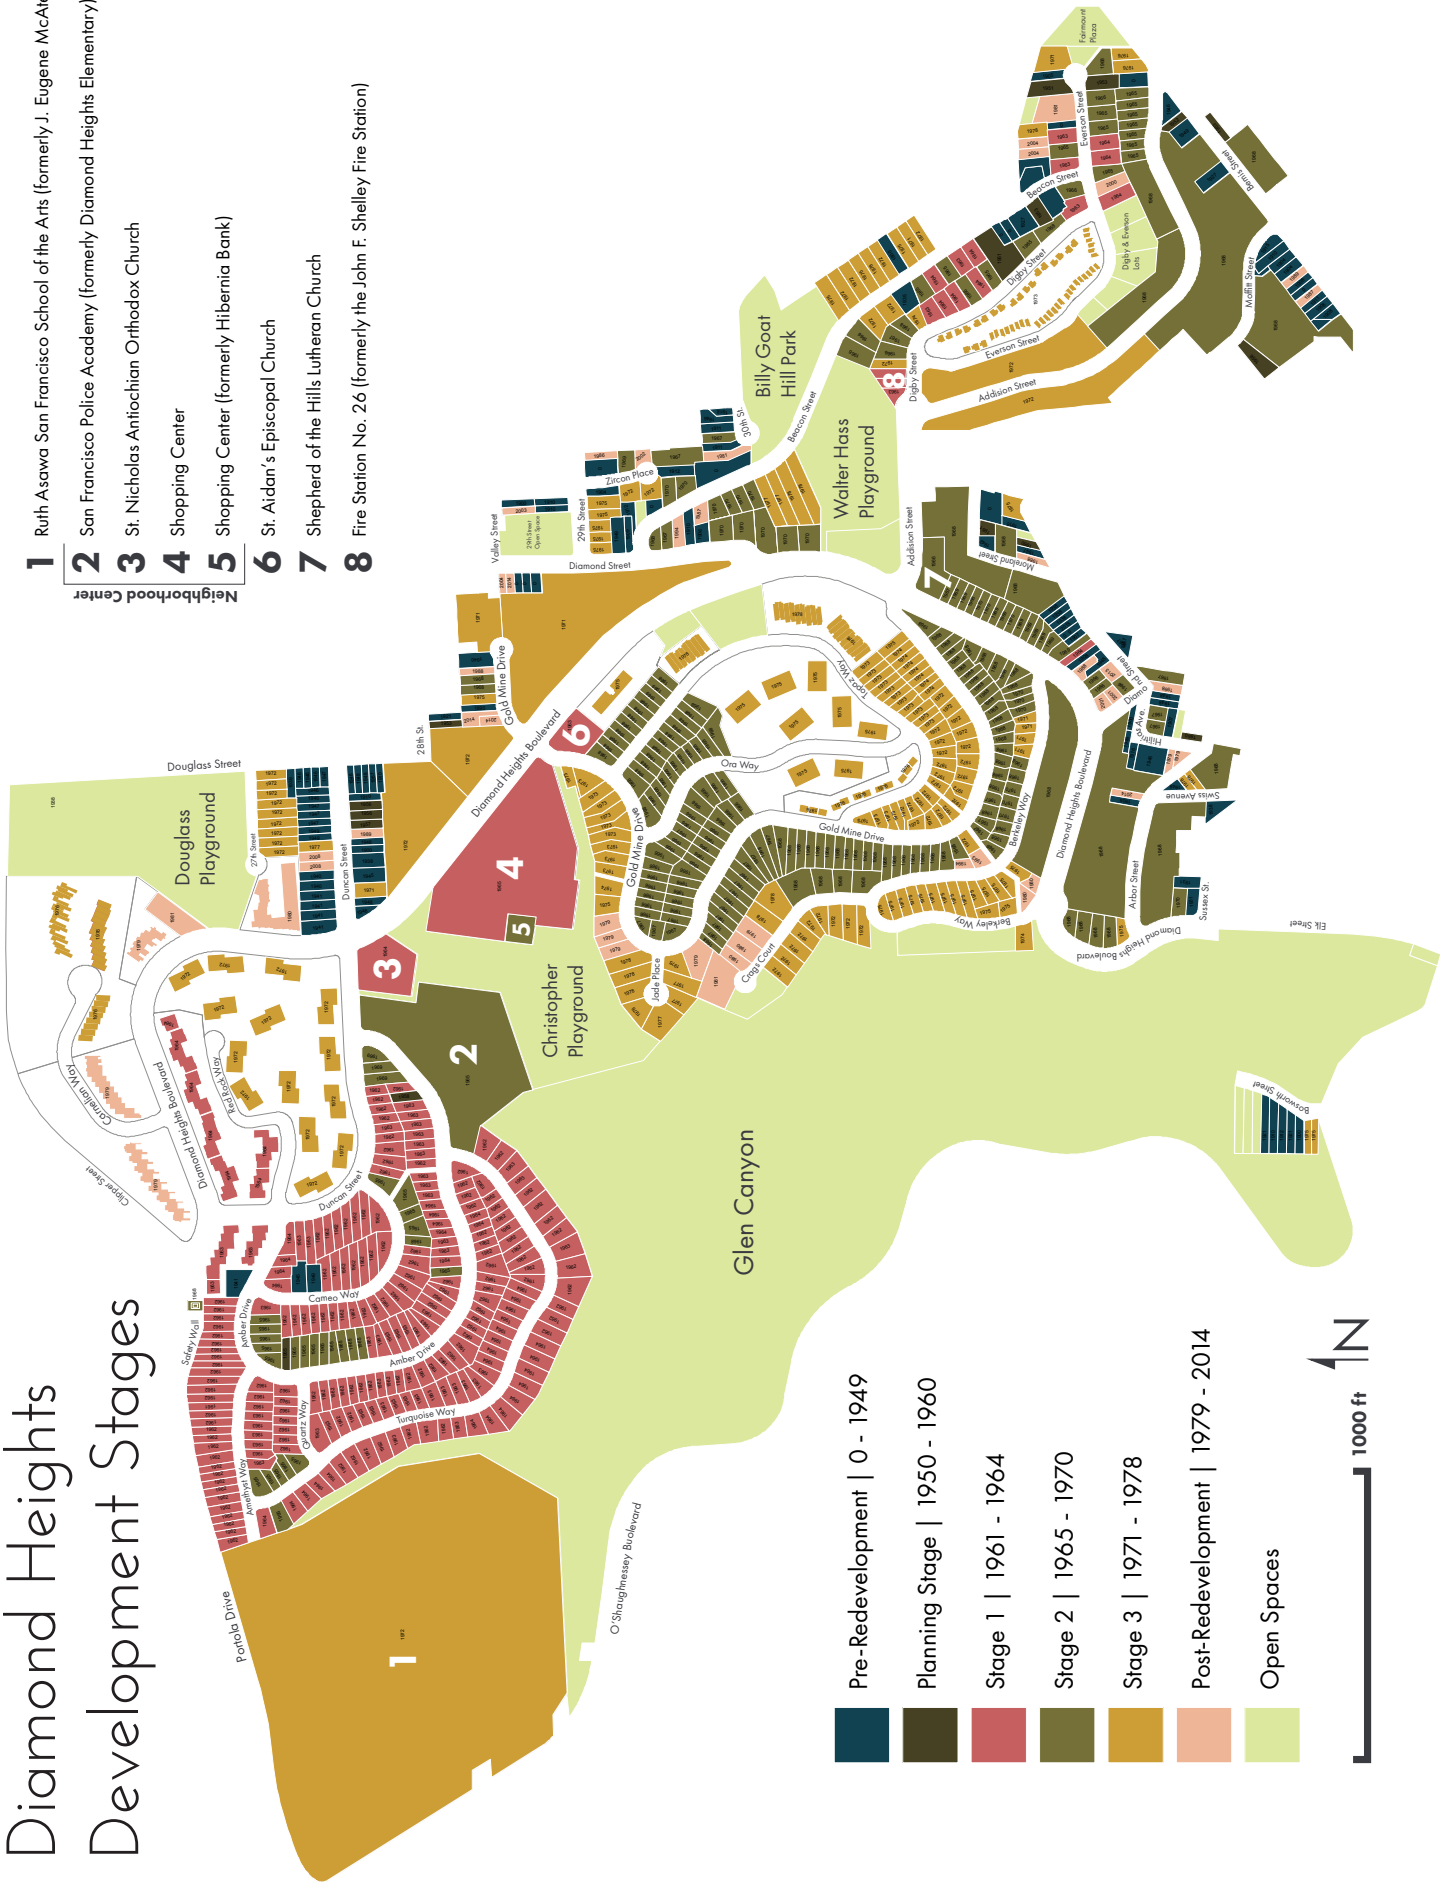

Diamond Heights Development Stages

1000 ft